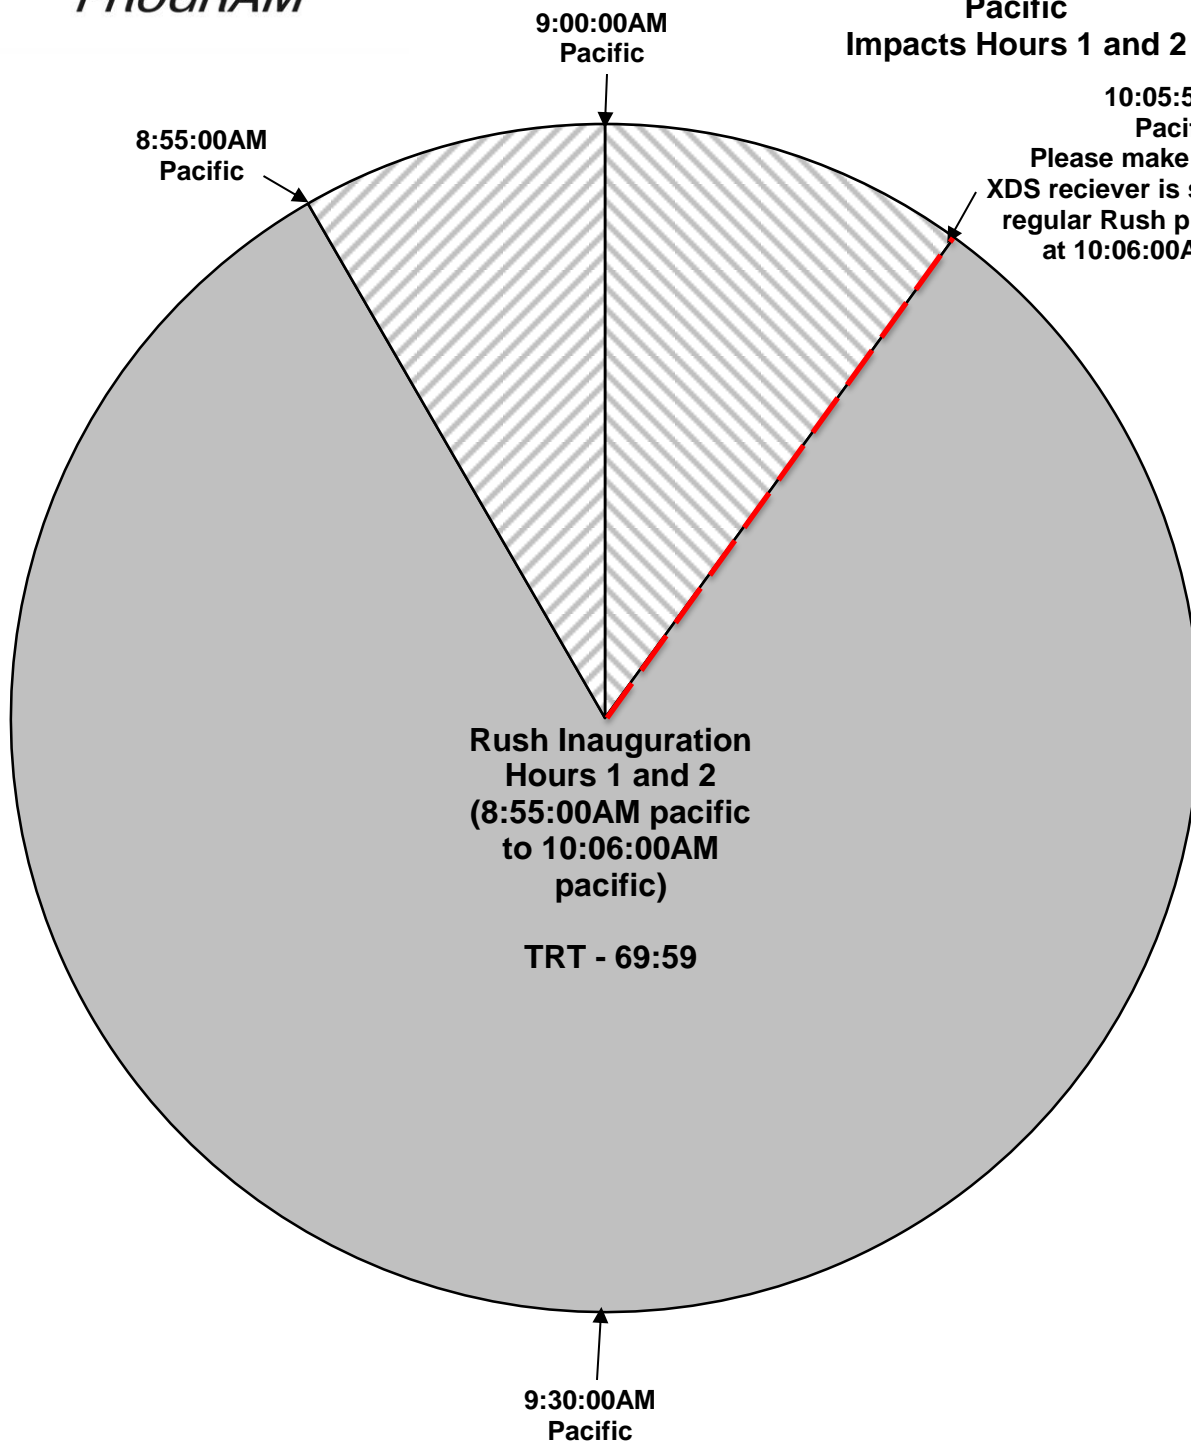

RUSH INAUGURATION SPECIAL

Effective January 20th, 2017

XDS Program: **RUSH INAUGURAL**

Premiere XDS PRO4-P Satellite

11:55AM-1:06 PM Eastern/ 8:55 AM-10:06 AM

Pacific

Impacts Hours 1 and 2

10:05:59AM

Pacific

Please make sure your
XDS receiver is set to resume
regular Rush programming
at 10:06:00AM pacific

For Technical Assistance Call
Premiere Network Operations Center: (800) 276-4431
Technical Info: <http://engineering.premiereradio.com>